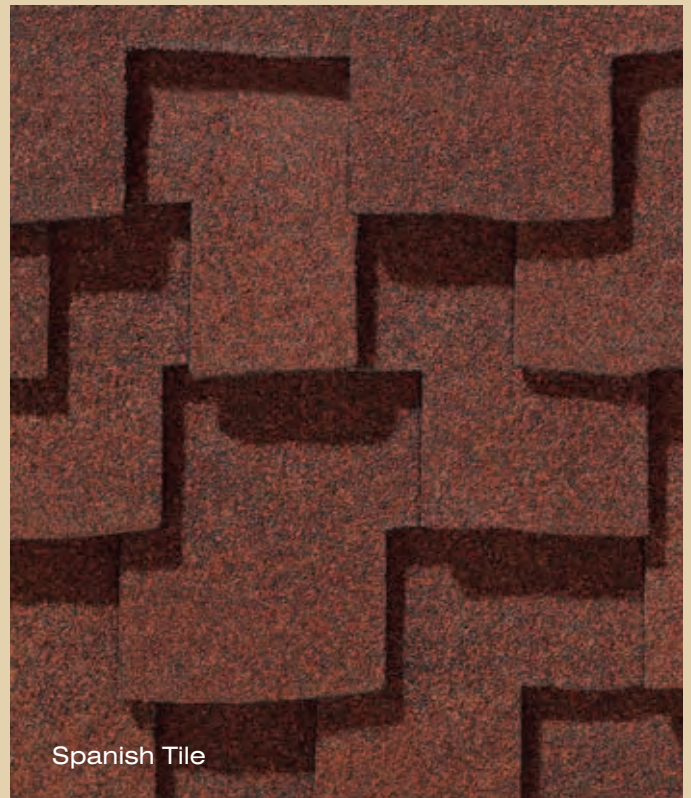

It's an easy executive decision. Presidential Shake TL gives your home the distinct look of a hand-split wood shake roof with the durability and performance that leaves wood in the sawdust. You get sculpted edges, staggered lines, and triple layer depth, for an amazing ground level effect that will last and last.

See actual warranty for specific details and limitations.

PRESIDENTIAL SHAKE™ TL color palette

PRESIDENTIAL SHAKE™ TL gallery

Country Gray

Platinum

Yosemite

Spanish Tile

**From light, inviting earth tones
to darker, bolder hues**