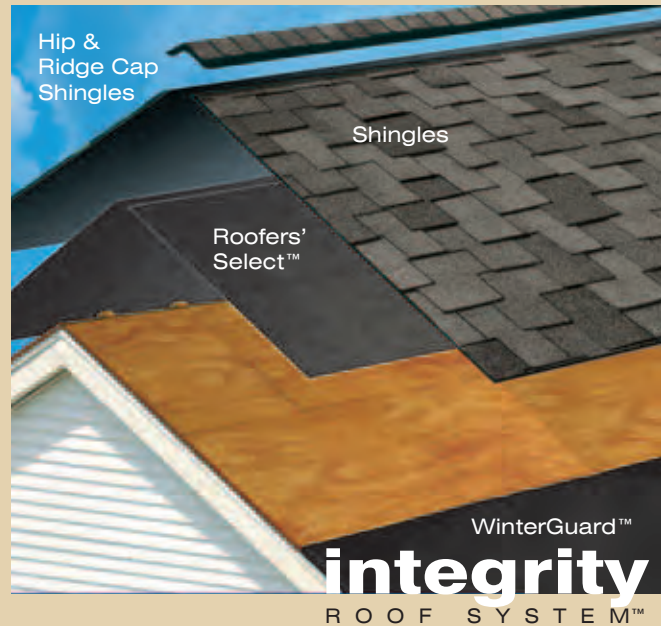

for the home of a lifetime

CertainTeed building products wrap your home in quality - blending performance, energy efficiency, durability and style.

Ask for quality CertainTeed products for all your building and remodeling needs. The choice you make is for the home of a lifetime.

- Roofing
- Siding
- Insulation
- Fence
- Decking
- Railing
- Foundations
- Pipe
- Windows
- Trim
- Gypsum
- Ceilings

WinterGuard™

Waterproofing underlayment prevents leaks caused by ice dams and wind-driven rain in the vulnerable areas.

Roofers' Select™

High-performance underlayment is a secondary barrier against leaks for the entire roof.

Shingles and Accessories

High-quality shingles are covered by one of the best warranties in the business. Accessory products - starter course, and hip and ridge cap shingles - complete your roof from start to finish.

Ventilation

Proper attic ventilation improves air circulation. Air Vent, Inc. ventilation products are recommended for use in connection with the Integrity Roof System.

Enjoy the extra confidence of SureStart™ Protection

Your Presidential Shake TL warranty is strong on its own. But, you also get the added confidence of SureStart protection. That simply means if any problem due to a manufacturing defect occurs during the SureStart period, call us. Upon inspection, we'll cover labor and material replacement costs at 100%.