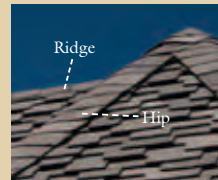

long-term protection