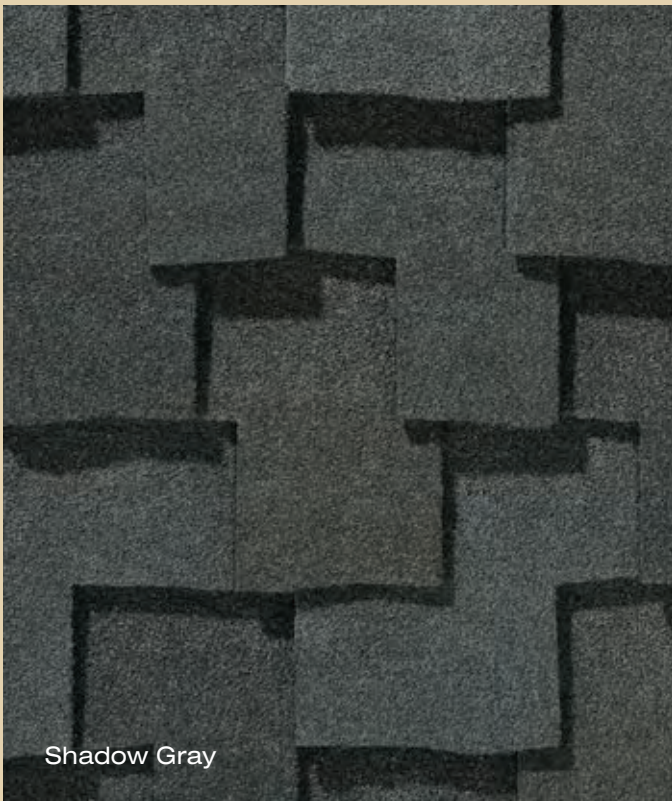

It's an easy executive decision. Presidential Shake TL gives your home the distinct look of a hand-split wood shake roof with the durability and performance that leaves wood in the sawdust. You get sculpted edges, staggered lines, and triple layer depth, for an amazing ground level effect that will last and last.

See actual warranty for specific details and limitations.

PRESIDENTIAL SHAKE™ TL color palette

PRESIDENTIAL SHAKE™ TL gallery

Country Gray

Platinum

Yosemite

Spanish Tile

**From light, inviting earth tones
to darker, bolder hues**