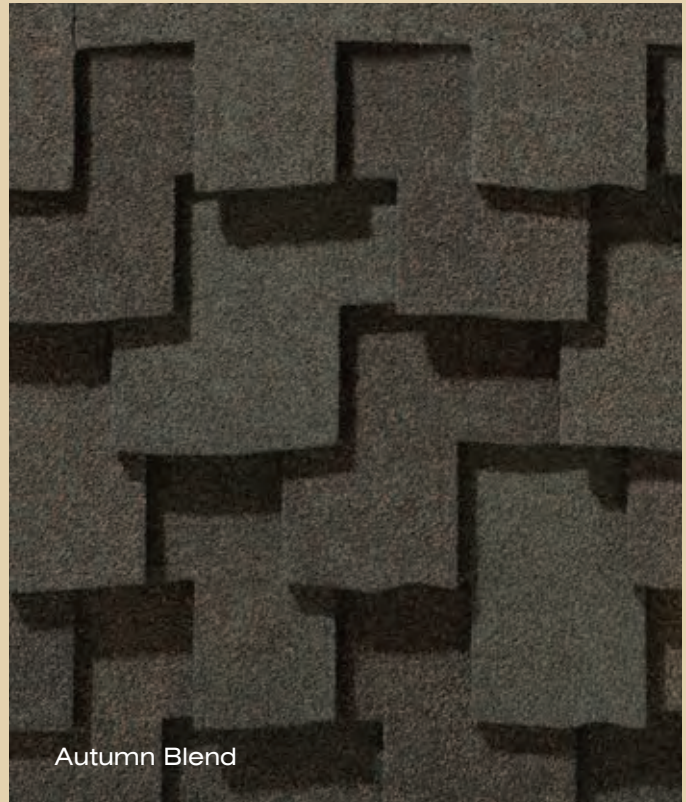

It's an easy executive decision. Presidential Shake TL gives your home the distinct look of a hand-split wood shake roof with the durability and performance that leaves wood in the sawdust. You get sculpted edges, staggered lines, and triple layer depth, for an amazing ground level effect that will last and last.

See actual warranty for specific details and limitations.

PRESIDENTIAL SHAKE™ TL color palette

PRESIDENTIAL SHAKE™ TL gallery

Country Gray

Platinum

Yosemite

Spanish Tile

**From light, inviting earth tones
to darker, bolder hues**