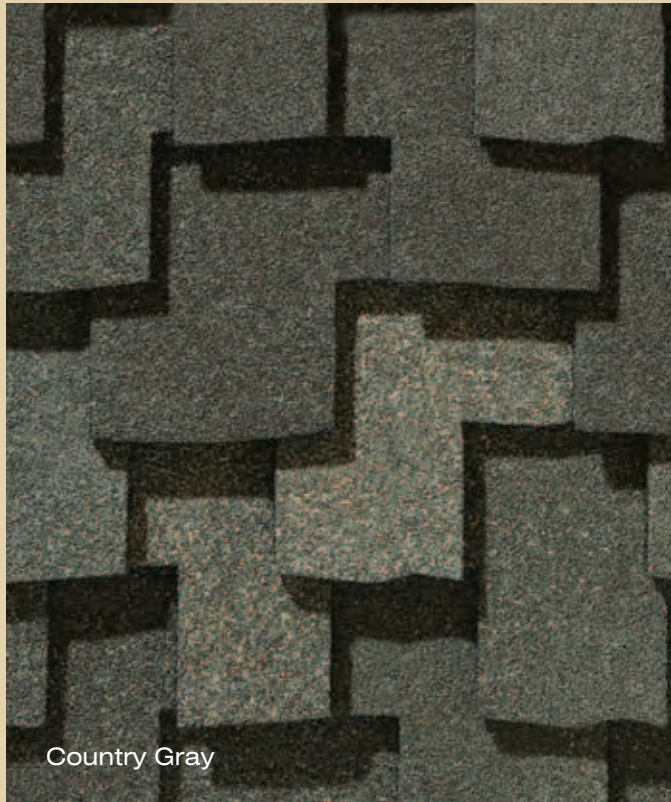

PRESIDENTIAL SHAKE™ TL gallery

Country Gray