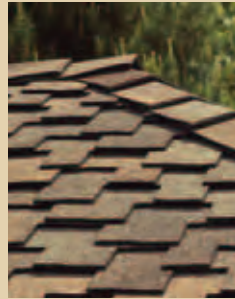

easy selection

What's behind our #1 rating?

Builders and remodelers across America know certain things to be true of CertainTeed. For starters, we've been in the roofing business for over 100 years. We have thousands of satisfied homeowners. The process of building that satisfaction begins the moment you turn to us.

CertainTeed offers you the broadest range of color and style choices. But you'll see it's not style over substance. You'll get a roof that's made from the highest quality materials and backed by a strong warranty program. It's our promise to you: quality made certain, satisfaction guaranteed.

Add a little accent to your roof.

CertainTeed offers Mountain Ridge, an accessory product used for capping hips and ridges. It is the perfect finishing touch for your roof, offering blended color and high-profile design.

#1 rating