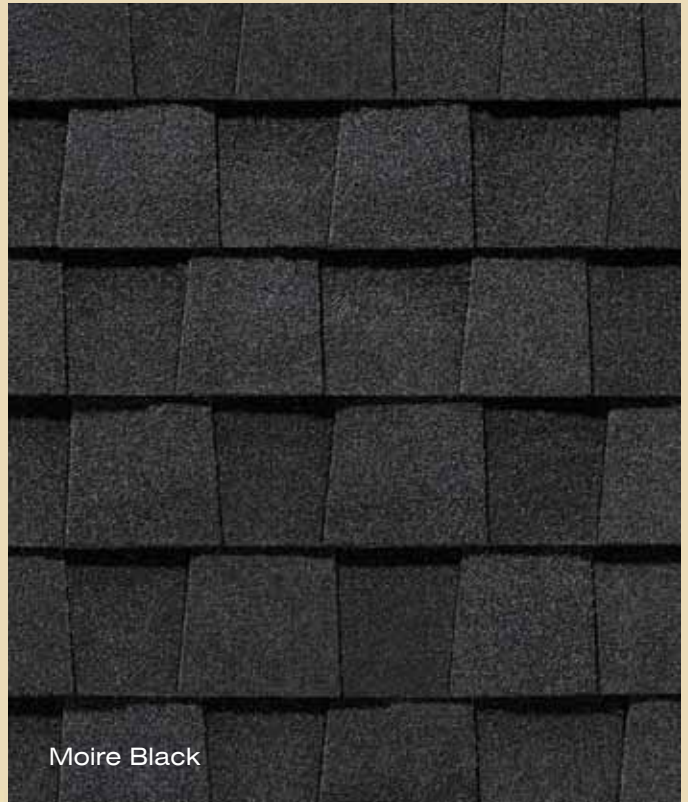

LANDMARK™ & LANDMARK™ PLUS gallery

**The elegance
of black**

**Color your home...virtually.
Log on to www.certainteed.com/colorview**