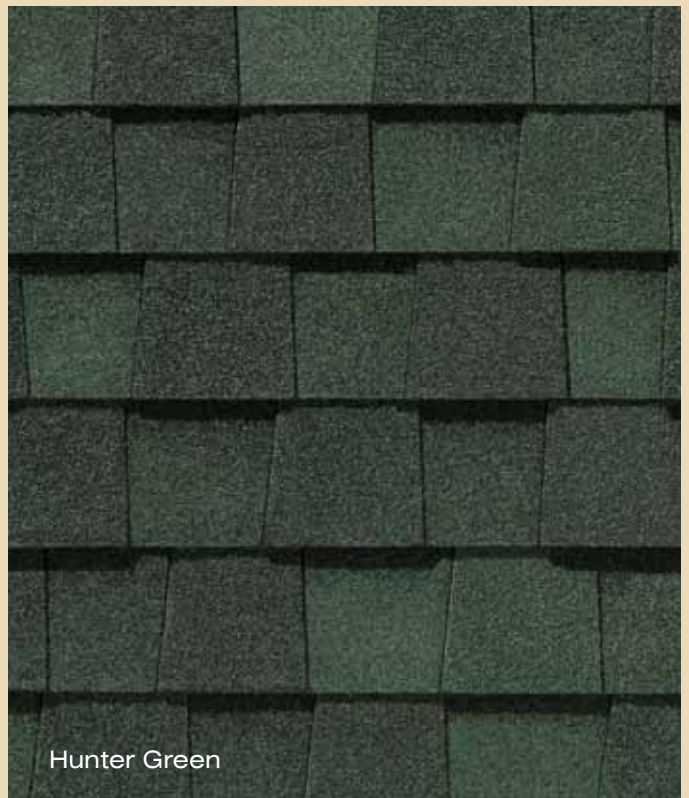

CertainTeed

LANDMARK™ SERIES

Designer Shingles

Shown in Max Def Weathered Wood

CertainTeed 
Quality made certain. Satisfaction guaranteed.™

LANDMARK™ **SERIES takes roofing
to a higher level**

Shown in Max Def Weathered Wood

See actual warranty for specific details and limitations.

LANDMARK™ & LANDMARK™ PLUS gallery

Classic shades of gray and beige

**Color your home...virtually.
Log on to www.certainteed.com/colorview**

LANDMARK™ & LANDMARK™ PLUS gallery