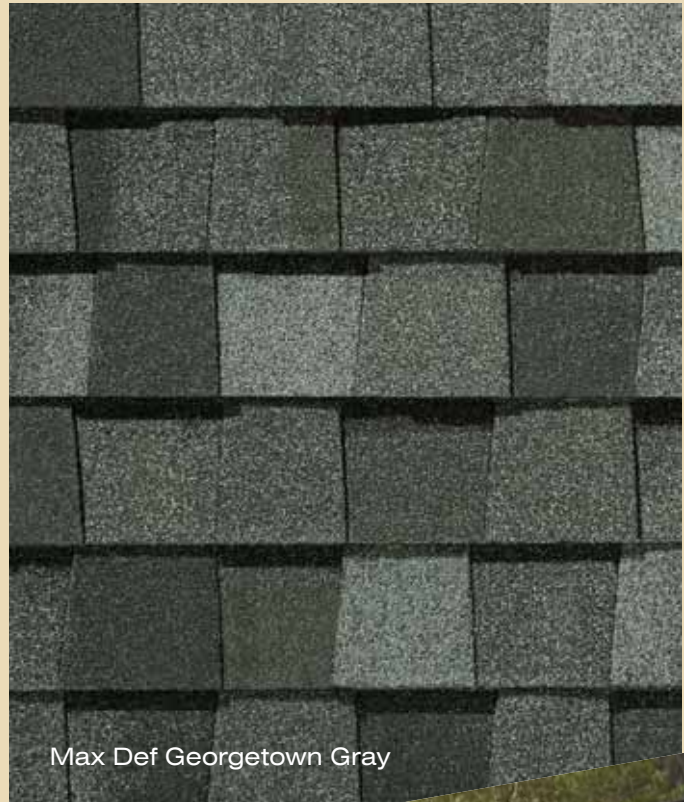

See actual warranty for specific details and limitations.

LANDMARK™ PREMIUM gallery

Classic shades of gray and beige

Birchwood

Max Def Georgetown Gray

Max Def Resawn Shake

Shown in
Max Def Moire Black

**Color your home...virtually.
Log on to www.certainteed.com/colorview**