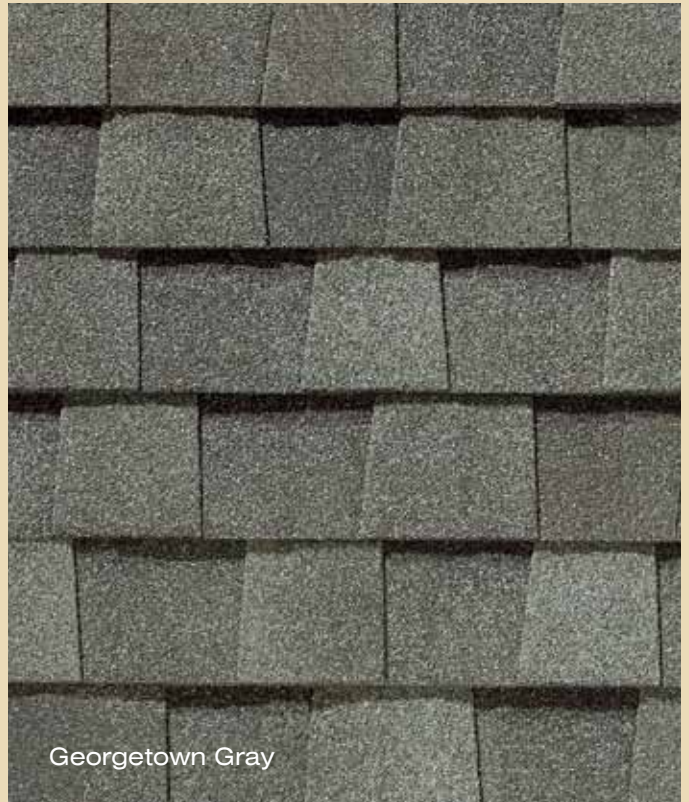

CertainTeed

LANDMARK™ SERIES

Designer Shingles

Shown in Max Def Weathered Wood

CertainTeed 
Quality made certain. Satisfaction guaranteed.™

LANDMARK™ **SERIES takes roofing
to a higher level**

Shown in Max Def Weathered Wood

See actual warranty for specific details and limitations.

LANDMARK™ & LANDMARK™ PLUS gallery

Classic shades of gray and beige

**Color your home...virtually.
Log on to www.certainteed.com/colorview**

LANDMARK™ & LANDMARK™ PLUS gallery