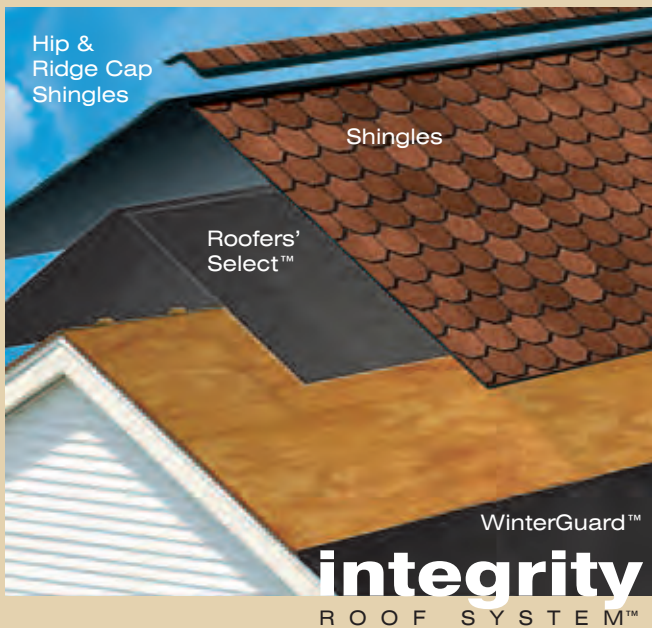

CertainTeed
CARRIAGE HOUSE™
Luxury Shingles

Shown in Georgian Brick

CertainTeed 
Quality made certain. Satisfaction guaranteed.™

An aerial view of a large, two-story white carriage house with a dark grey shingle roof. The house features a prominent octagonal gazebo in the foreground with a matching dark grey shingle roof and a decorative finial. The gazebo has white railings and a brick base. The main house has a wrap-around porch with white columns and railings. The text "carriage house™ luxury shingle perfect pitch in the grand style" is overlaid in white on the roof area.

See actual warranty for specific details and limitations.

carriage house color palette

carriage house gallery

**Light, inviting earthtones
for a subtle look**

Gatehouse Slate

Victorian Blue

Shown in
Stonegate Gray

**Color your home...virtually.
Log on to www.certainteed.com/colorview**

carriage house gallery

Sherwood Forest

Black Pearl

Shown in
Sherwood Forest

**Bold colors
for a more
dramatic appeal**

**Color your home...virtually.
Log on to www.certainteed.com/colorview**