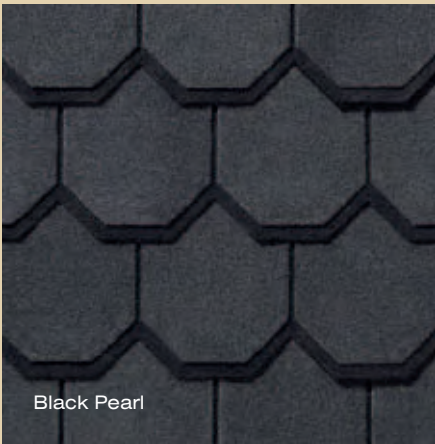

See actual warranty for specific details and limitations.

carriage house color palette

carriage house gallery

**Light, inviting earthtones
for a subtle look**

Gatehouse Slate

Victorian Blue

Shown in
Stonegate Gray