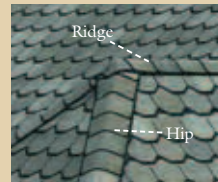

easy selection

What's behind our #1 rating?

Builders and remodelers across America know certain things to be true of CertainTeed. For starters, we've been in the roofing business for over 100 years, we have thousands of satisfied homeowners. The process of building that satisfaction begins the moment you turn to us.

CertainTeed offers you the broadest range of color and style choices. But you'll see it's not style over substance. You'll get a roof that's made from the highest quality materials and backed by a strong warranty program. It's our promise to you: quality made certain, satisfaction guaranteed.

Add a little accent to your roof.

For a stylish finishing touch to cap hips and ridges, use Shangle Ridge™ accessory—available in colors to match your Carriage House shingles. CertainTeed also offers High Performance Starter which is the recommended starter course to be used with these shingles.

#1 rating

long-term protection

Reaching for the ENERGY STARS.

As the 2009 ENERGY STAR Partner of the

Year for Energy Management, we are proud of our commitment to designing high quality, sustainable roofing products.

Color Companion Products™

With CertainTeed Flintlastic® SA, you can coordinate flat roof areas like carports, canopies and porches with your main roof. Flintlastic SA is a self-adhering low slope roofing product available in eight colors that match some of the most popular CertainTeed shingles. Ask your contractor for more information.

Lifetime limited transferable warranty, including 10-year SureStart™ protection, is applicable only in the United States, its territories and Canada; for products sold outside these areas, please refer to the International Warranty for specific details and limitations.