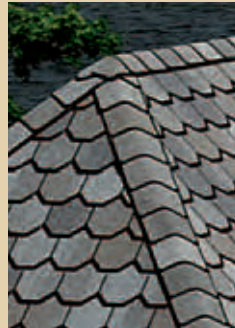

easy selection

What's behind our #1 rating?

Builders and remodelers across America know certain things to be true of CertainTeed. For starters, we've been in the roofing business for over 100 years, we have thousands of satisfied homeowners. The process of building that satisfaction begins the moment you turn to us.

CertainTeed offers you the broadest range of color and style choices. But you'll see it's not style over substance. You'll get a roof that's made from the highest quality materials and backed by a strong warranty program. It's our promise to you: quality made certain, satisfaction guaranteed.

Add a little accent to your roof.

For a stylish finishing touch to cap hips and ridges, use Shangle Ridge™ accessory—available in colors to match your Carriage House shingles. CertainTeed also offers High Performance Starter which is the recommended starter course to be used with these shingles.

#1 rating