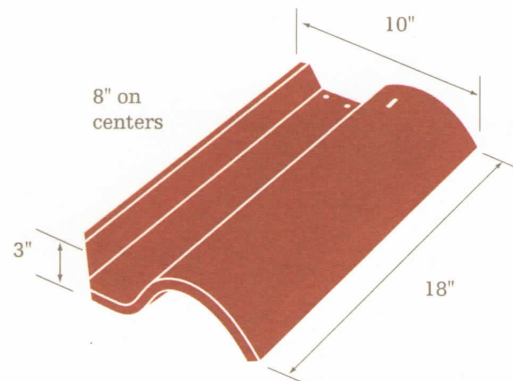

Alfaro 3000 Series

3050: Old Sedona Blend *Glendora, CA*

A new offering from Redland Clay Tile, Alfaro is an attractive, cost-effective choice for those seeking a premium look and feel. With a Spanish-influenced design, Alfaro's smaller profile creates a more proportioned look with greater texture. From deep greens to light tans to terra cotta, the Alfaro tile consists of a wide variety of color blends to choose from.

Exposure: 15" maximum, 3" head lap

Weight: 800 lbs. per square (approx.)

Quantity: 120 pcs. per square (approx.)

3010

Terra Cotta Blend

3050

Old Sedona Blend

3040