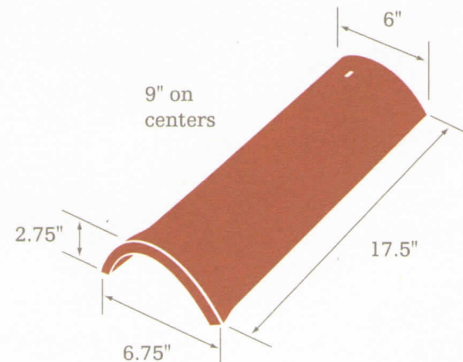

Exposure: 14.5" maximum, 3" head lap

Weight: 940 lbs. per square (approx.)

Quantity: 220 pieces per square (approx.)

4111 *Palmilla Blend* 4211 *Terra Cotta Blend* 4221 *Peach Blend* 4231 *Buff Blend* 4241 *Adobe Brown Blend* 4243 *Cafe Antigua Blend* 4271 *Sandstone Blend*

Exposure: 14.5" maximum, 3" head lap

Weight: 940 lbs. per square (approx.)

Quantity: 220 pcs. per square (approx.)

4311-NO
Terra Cotta
Sandcast Blend

4311
Terra Antigua
Sandcast Blend

4321
Durazno
Sandcast Blend