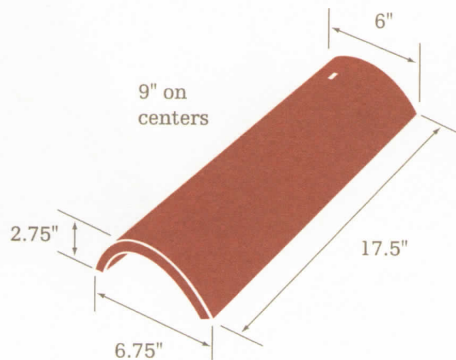

Baja Mission 4000 Series

4241,4243,4271: Castellina Blend Santa Monica, CA

With its refined surface finish, Redland's two-piece Baja Mission tile is an aesthetically attractive, smaller profile that is suitable for the variety of styles inspired by the indigenous architecture of the Mediterranean. Baja Mission's clay colors range from classic terra cotta to soft peach and buff. Its palette also includes flashes of darker adobe browns and sandstones to accentuate the range of colors that comprise this tile's expansive palette.

Exposure: 14.5" maximum, 3" head lap

Weight: 940 lbs. per square (approx.)

Quantity: 220 pieces per square (approx.)

4111 *Palmilla Blend* 4211 *Terra Cotta Blend* 4221 *Peach Blend* 4231 *Buff Blend* 4241 *Adobe Brown Blend* 4243 *Cafe Antigua Blend* 4271 *Sandstone Blend*

Exposure: 14.5" maximum, 3" head lap

Weight: 940 lbs. per square (approx.)

Quantity: 220 pcs. per square (approx.)

4311-NO
Terra Cotta
Sandcast Blend

4311
Terra Antigua
Sandcast Blend

4321
Durazno
Sandcast Blend